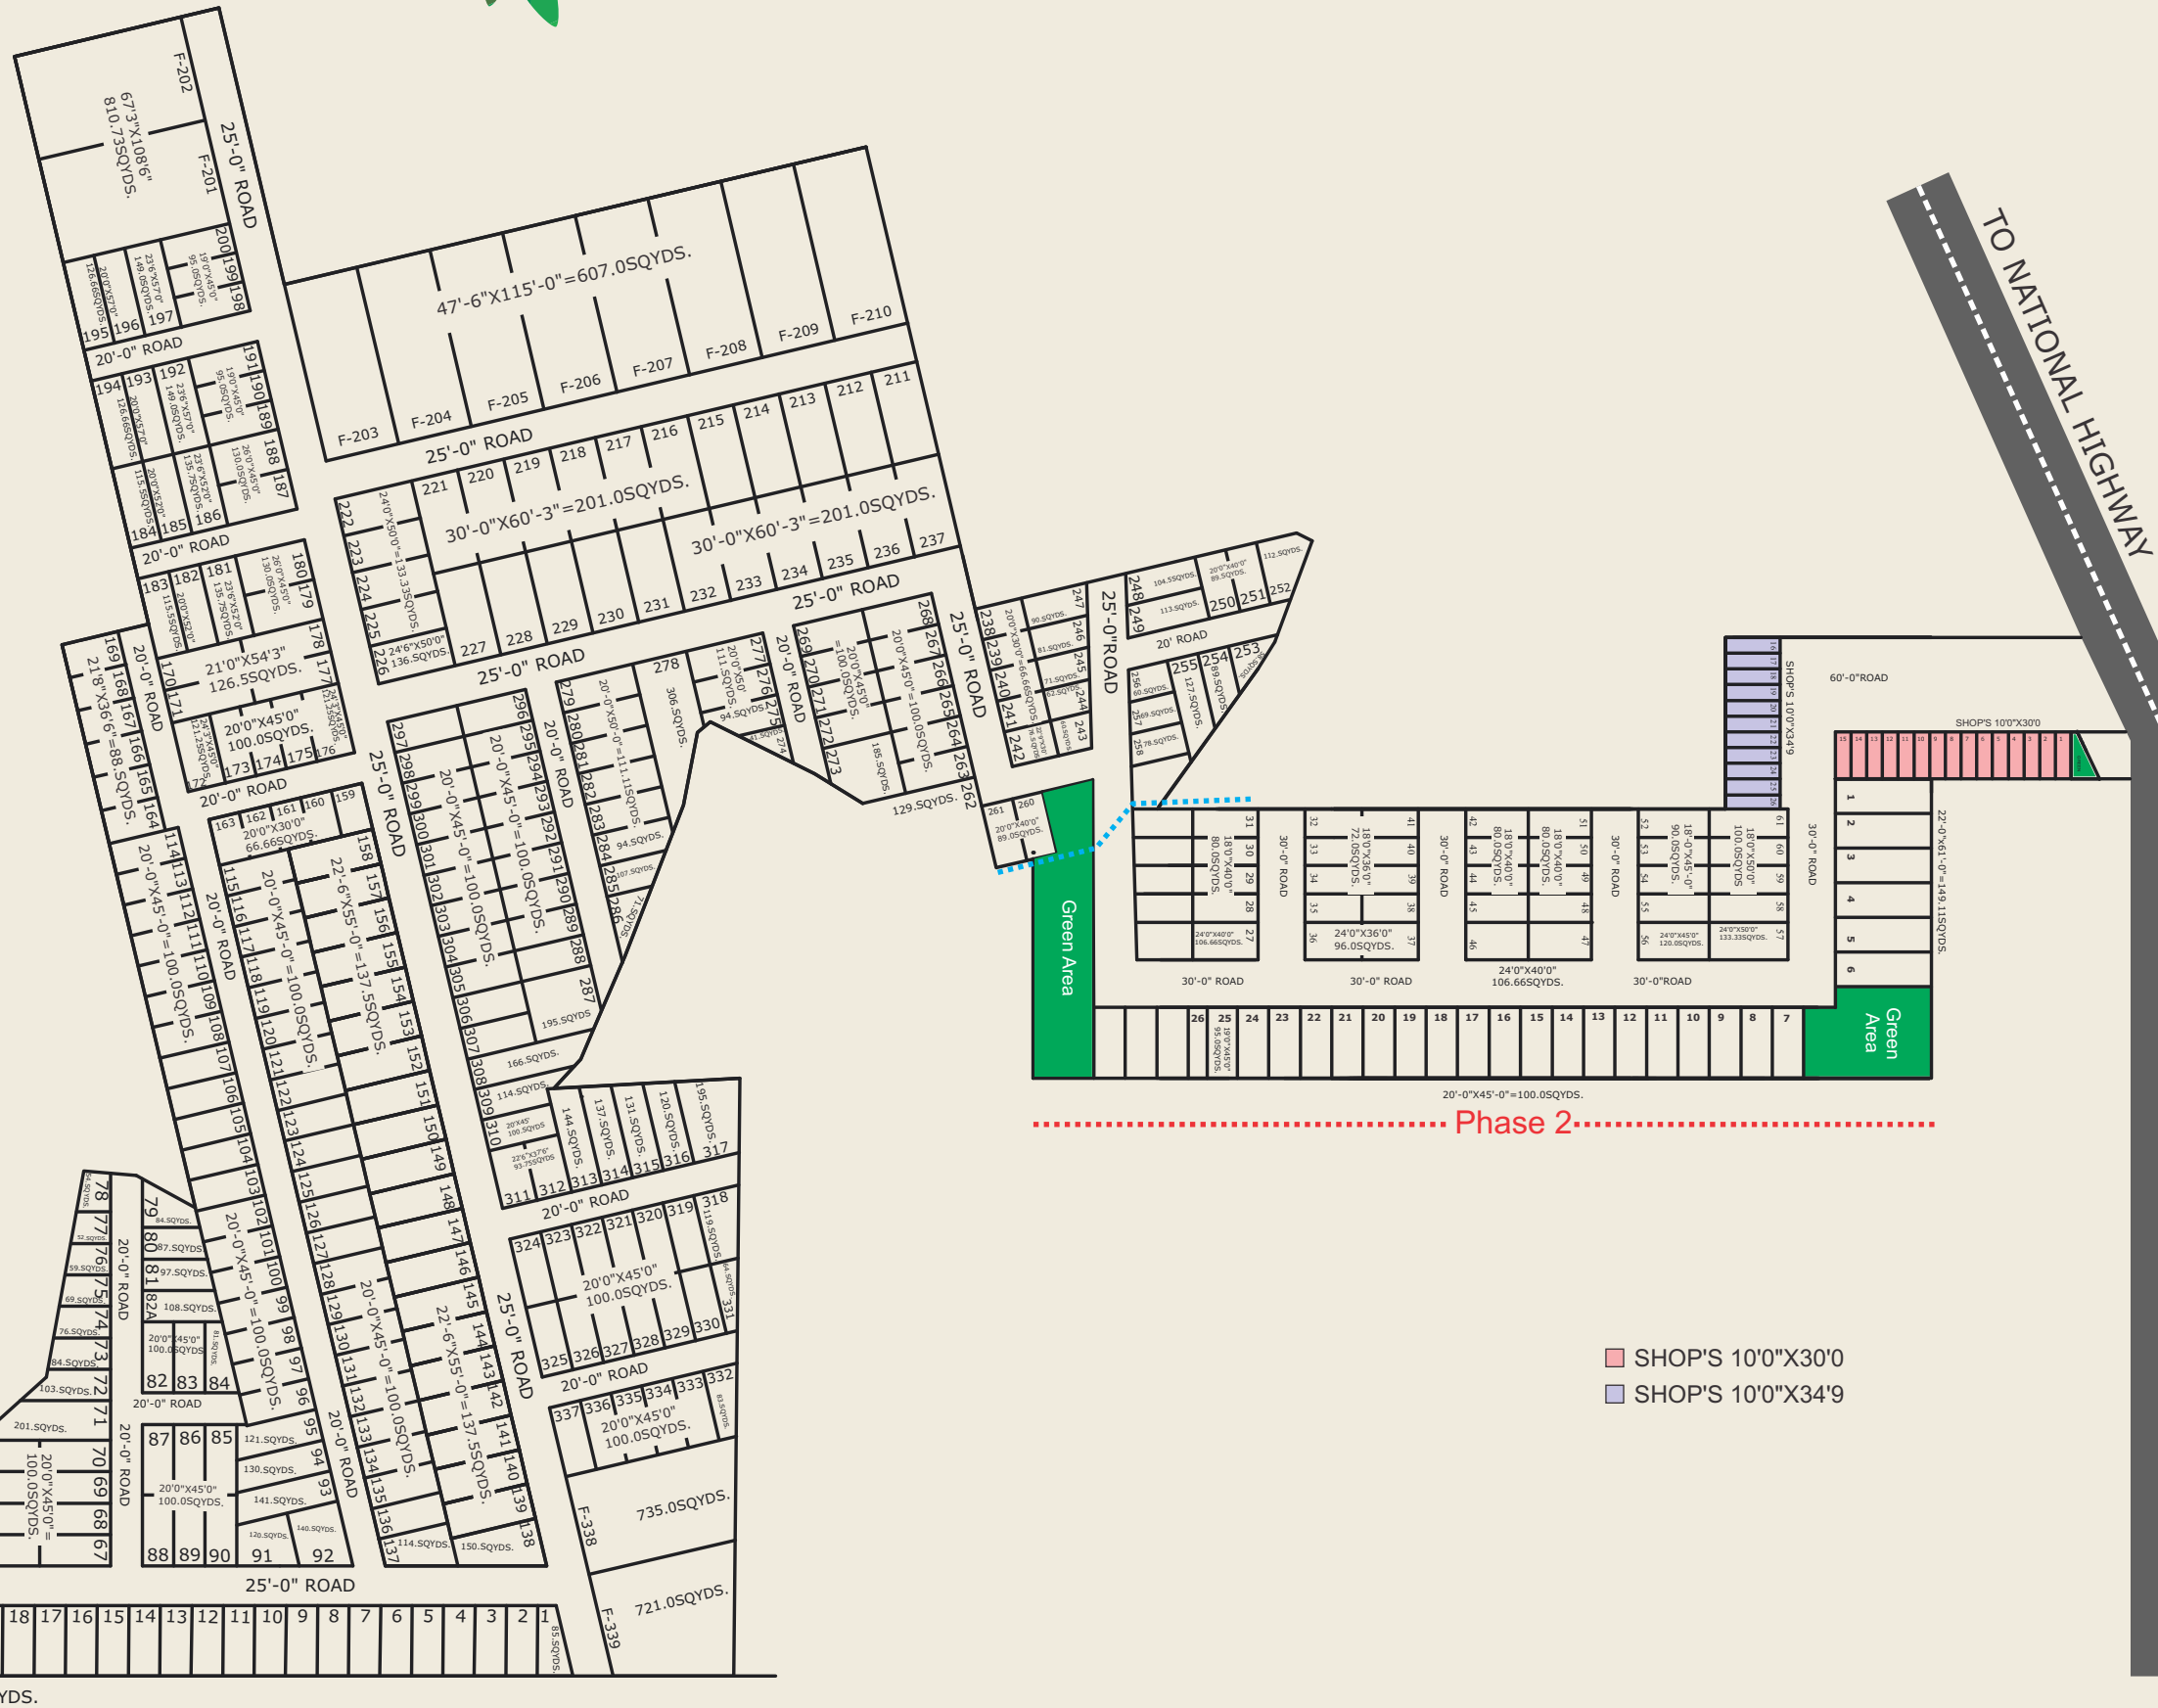

# VASANT VIHAR

SECTOR 10, DERABASSI

Affordable Residential plots in **Gated Township**

## SITE PLAN

20'-0"X45'-0"=100.05QYDS.